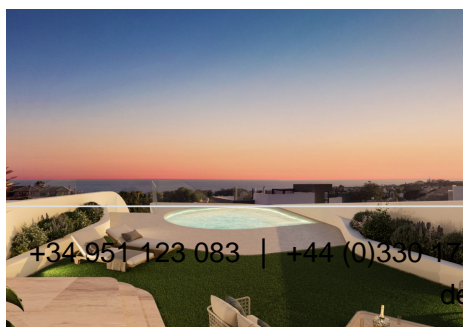

3

BUILT

290 m²

PLOT

43 m²

TERRACE

34 m²

This development, an exclusive luxury complex consisting of 8 apartments This development is an exclusive luxury complex composed of 8 apartments, in the best area of the Costa del Sol, overlooking the sea. Its southwest orientation guarantees the best sun exposure and spectacular panoramic views, we have taken care of every detail with an innovative design, a privileged location, just 5 minutes from the spectacular dunes of Artola, for golf lovers you can enjoy the golf course of Cabo Pino. The development is only 15 minutes from the city of Marbella and 30 minutes from Malaga airport.