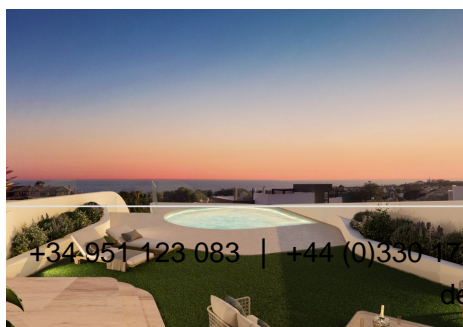

3

BUILT

198 m²

PLOT

43 m²

TERRACE

34 m²

This development, an exclusive luxury complex consisting of 8 apartments This development is an exclusive luxury complex composed of 8 apartments, in the best area of the Costa del Sol, overlooking the sea. Its southwest orientation guarantees the best sun exposure and spectacular panoramic views, we have taken care of every detail with an innovative design, a privileged location, just 5 minutes from the spectacular dunes of Artola, for golf lovers you can enjoy the golf course of Cabo Pino. The development is only 15 minutes from the city of Marbella and 30 minutes from Malaga airport.