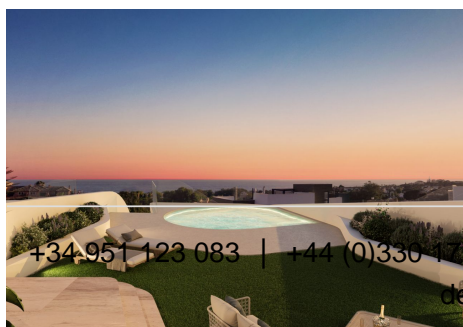

3

BUILT

198 m<sup>2</sup>

PLOT

43 m<sup>2</sup>

TERRACE

34 m<sup>2</sup>

This development, an exclusive luxury complex consisting of 8 apartments This development is an exclusive luxury complex composed of 8 apartments, in the best area of the Costa del Sol, overlooking the sea. Its southwest orientation guarantees the best sun exposure and spectacular panoramic views, we have taken care of every detail with an innovative design, a privileged location, just 5 minutes from the spectacular dunes of Artola, for golf lovers you can enjoy the golf course of Cabo Pino. The development is only 15 minutes from the city of Marbella and 30 minutes from Malaga airport.