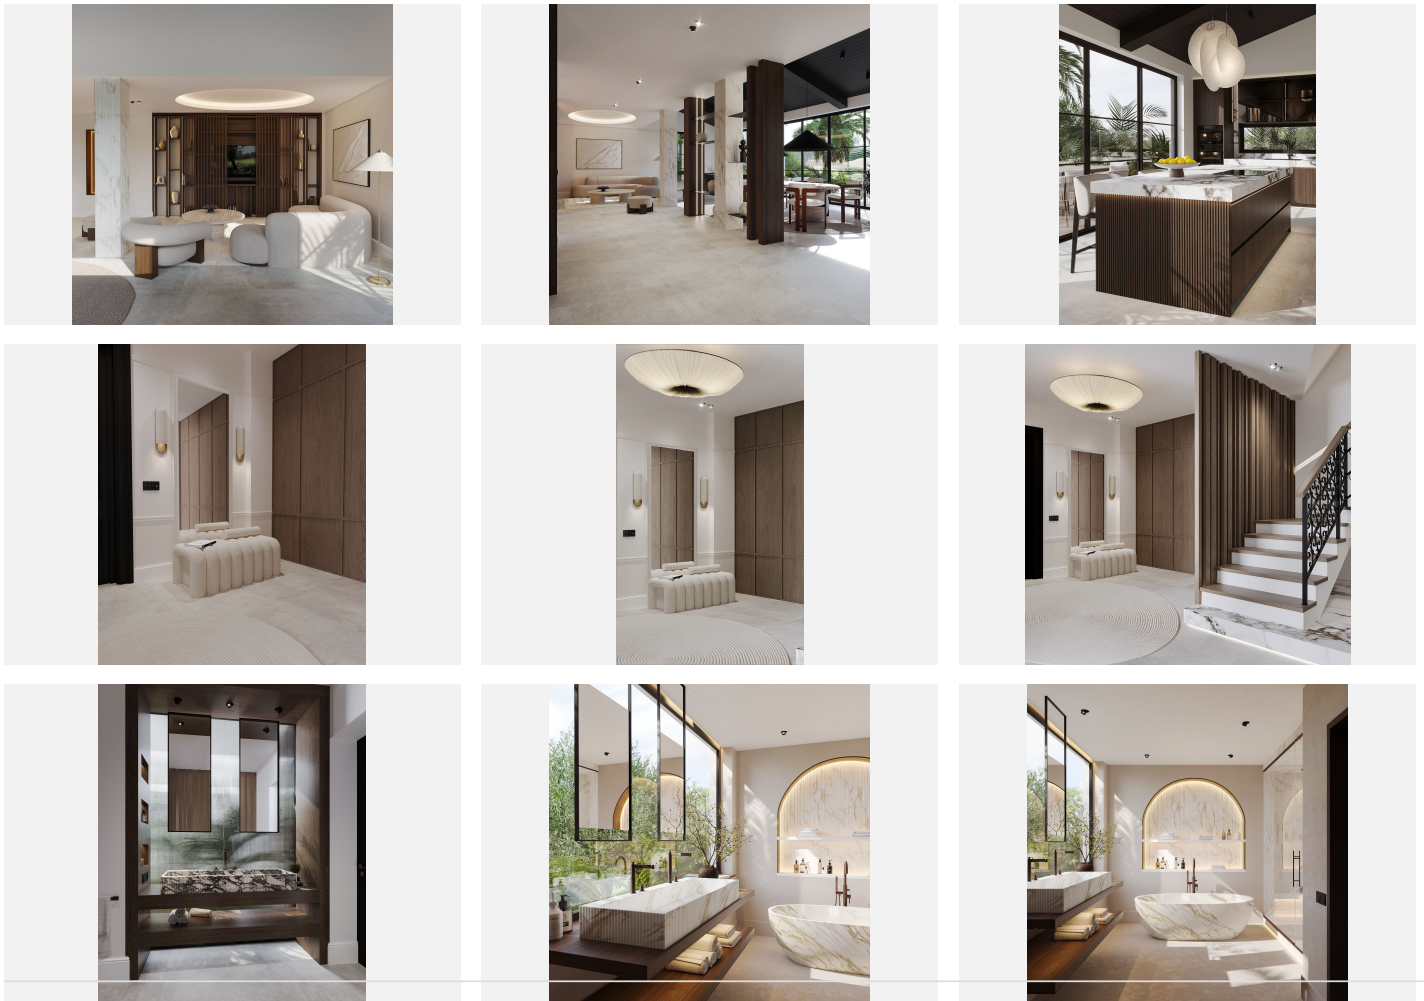

villa's large garden is a true oasis, perfect for relaxation and entertainment. With beautifully landscaped grounds, a pristine lawn, and lush greenery, you'll find peace and privacy in your own backyard. The outdoor living area includes a spacious terrace, ideal for alfresco dining, and a serene pool area where you can unwind and soak up the Mediterranean sun. ****Spectacular Views**** One of the villa's standout features is its magnificent views. Overlooking the expansive garden and with the majestic mountains as a backdrop, the scenery is nothing short of spectacular. Whether you're enjoying your morning coffee on the terrace or hosting an evening gathering with friends, the panoramic vistas provide a stunning setting. ****Luxury Features**** This villa is equipped with the latest in luxury and technology. air conditioning, and advanced security systems ensure comfort and peace of mind. The high-quality finishes and attention to detail are evident throughout, from the elegant flooring to the bespoke fixtures and fittings. ****Conclusion**** This newly renovated villa in Nueva Andalucia is more than just a home; it's a lifestyle. With its modern Japandi design, luxurious features, and prime location, it offers the perfect blend of style, comfort, and convenience. Whether you're looking for a permanent residence or a holiday retreat, this villa is an exceptional choice for those who appreciate the finer things in life. Experience the ultimate in modern living and make this exquisite villa your own. Contact us today to arrange a viewing and take the first step towards your new life of luxury.