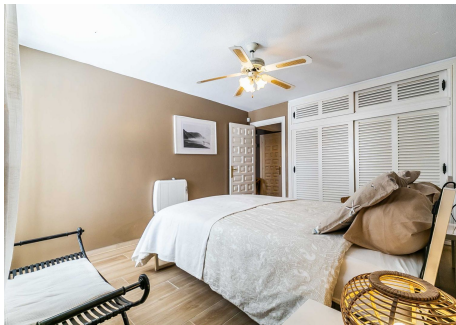

IDILIQ

ESTATES