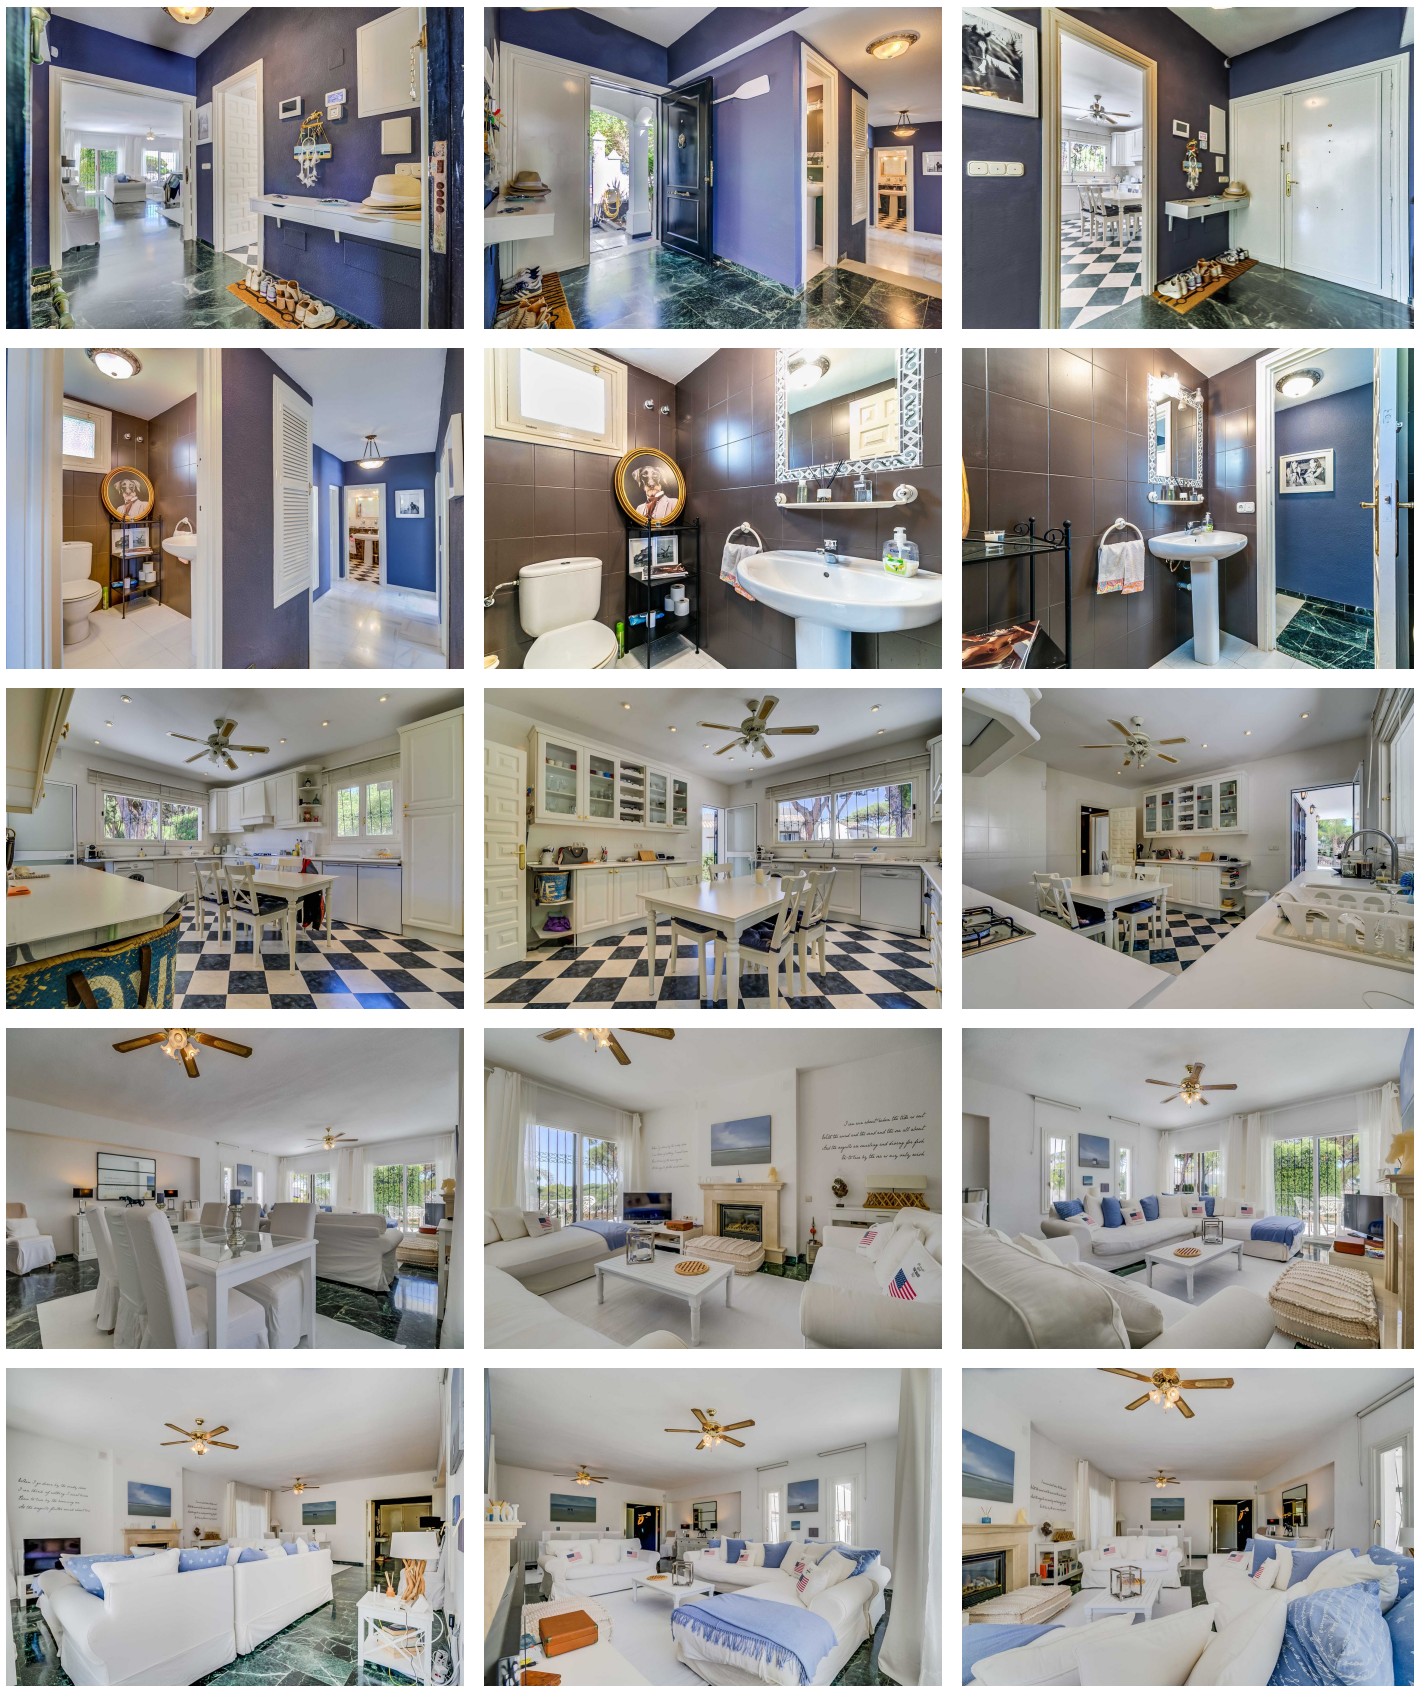

IDILIQ

ESTATES