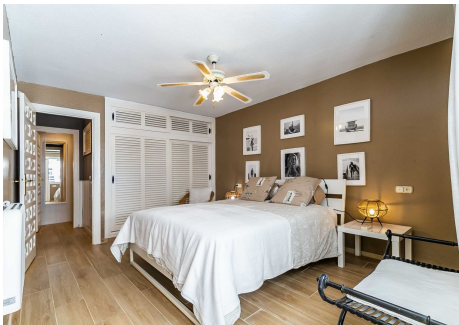

IDILIQ

ESTATES