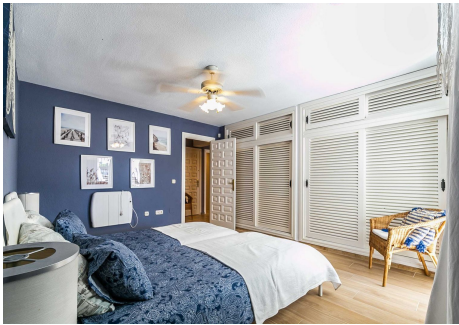

IDILIQ

ESTATES