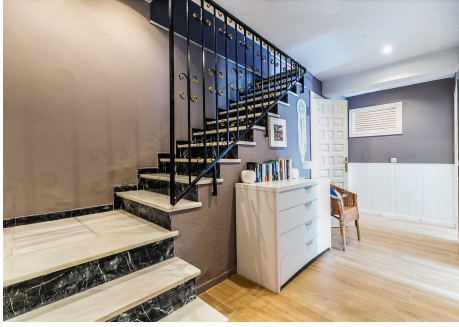

IDILIQ

ESTATES