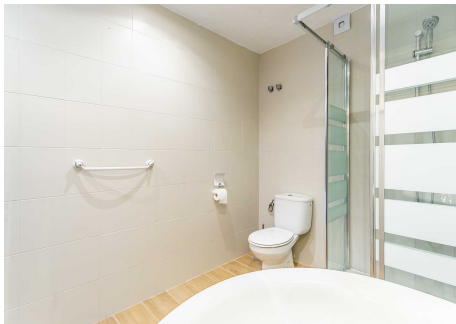

IDILIQ

ESTATES