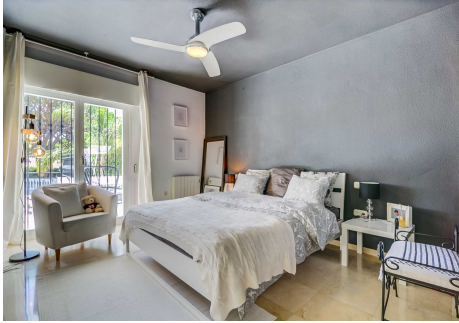

IDILIQ

ESTATES