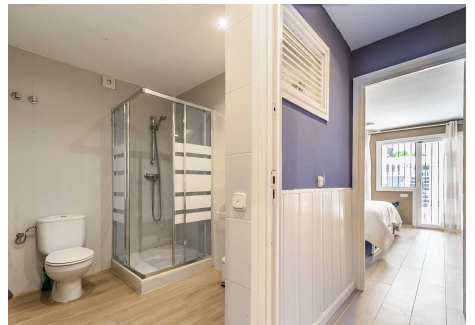

IDILIQ

ESTATES