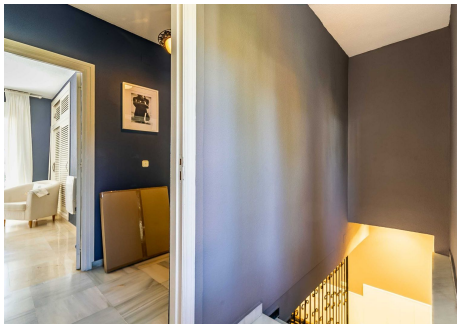

IDILIQ

ESTATES