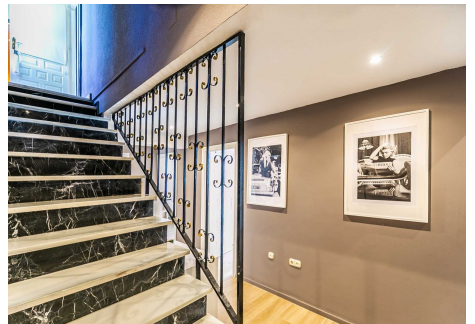

IDILIQ

ESTATES