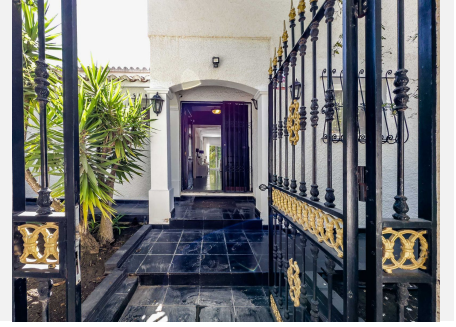

IDILIQ

ESTATES