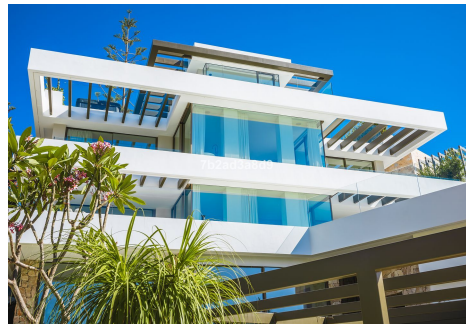

IDILIQ

ESTATES