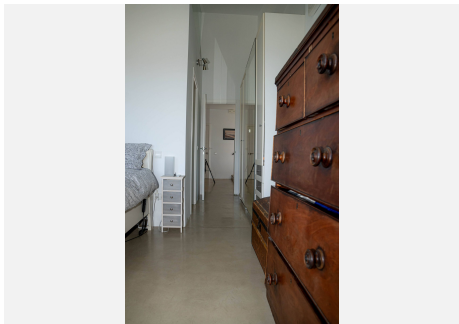

IDILIQ

ESTATES