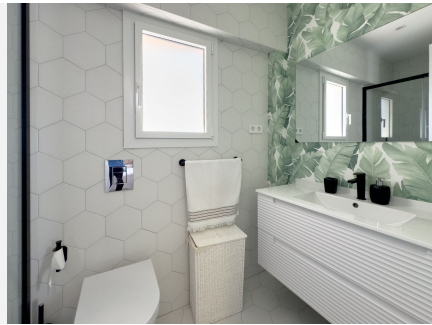

IDILIQ

ESTATES