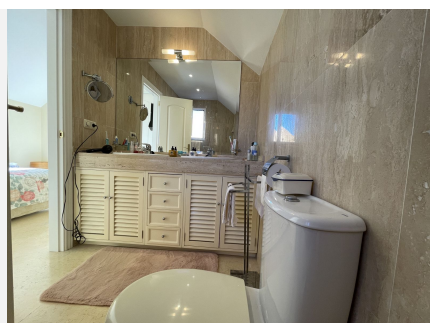

IDILIQ

ESTATES