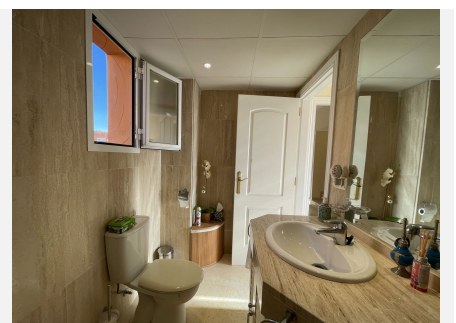

IDILIQ

ESTATES