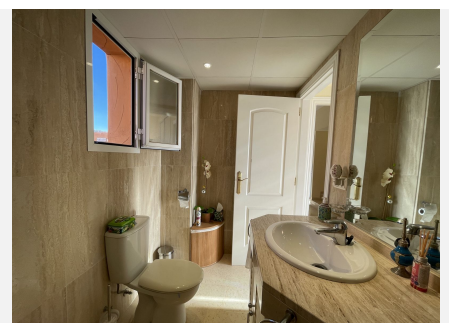

IDILIQ

ESTATES