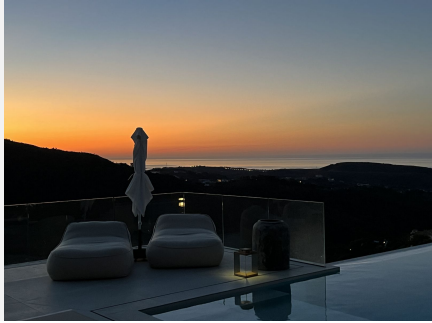

IDILIQ

ESTATES