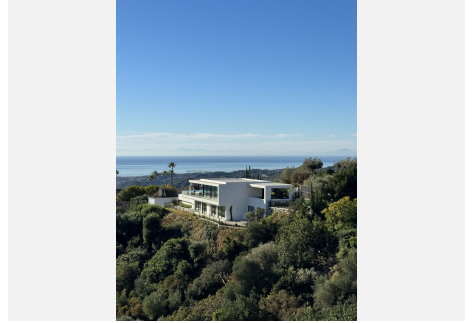

IDILIQ

ESTATES