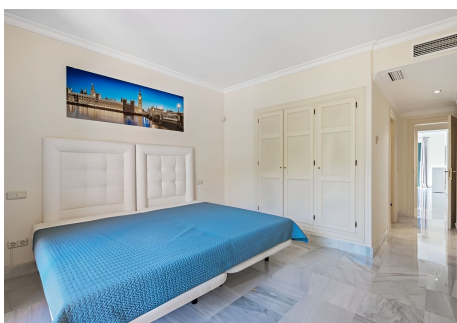

IDILIQ

ESTATES