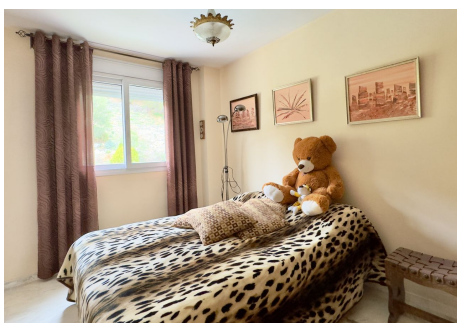

IDILIQ

ESTATES