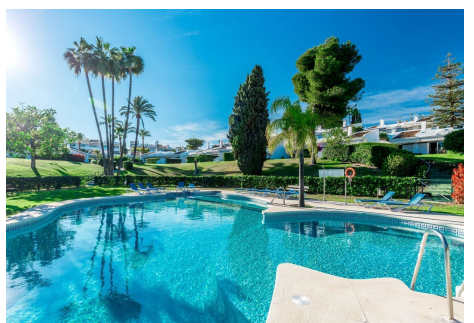

IDILIQ

ESTATES