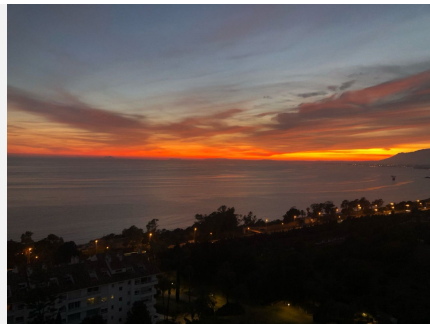

IDILIQ

ESTATES