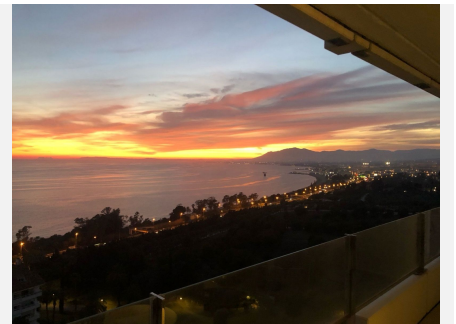

IDILIQ

ESTATES