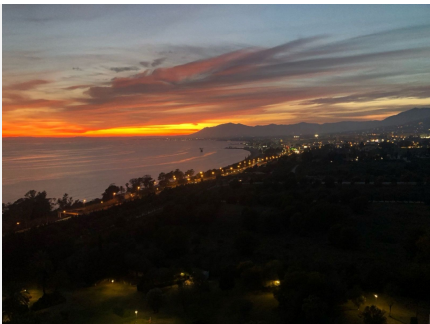

IDILIQ

ESTATES