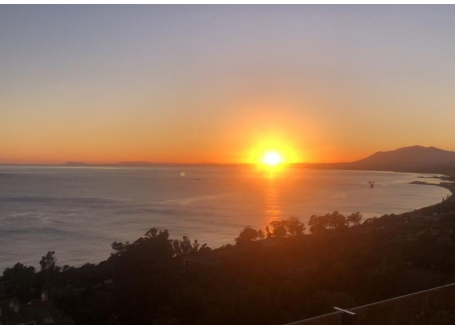

IDILIQ

ESTATES