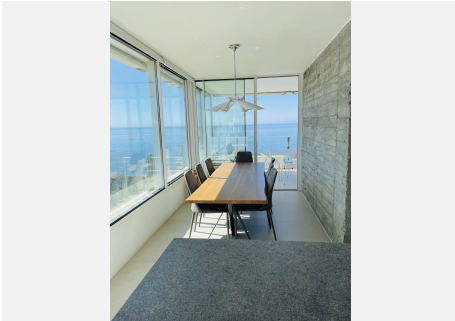

IDILIQ

ESTATES

Puerto Banus, and a mere 35 minutes from the airport. A very special and unique property indeed for the fortunate. Viewing is highly recommended if you are looking to purchase a modern property with absolutely the best views on the coast.