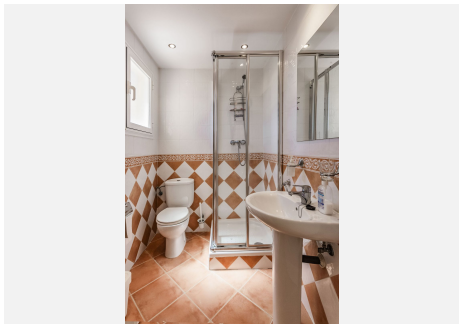

IDILIQ

ESTATES

a sparkling swimming pool, gym and 24-hour security for ultimate peace of mind. In summary, this magnificent penthouse apartment epitomizes luxury living at its finest, offering a harmonious blend of sophistication, comfort, and unparalleled vistas that elevate the senses and redefine coastal living in Riviera del Sol.