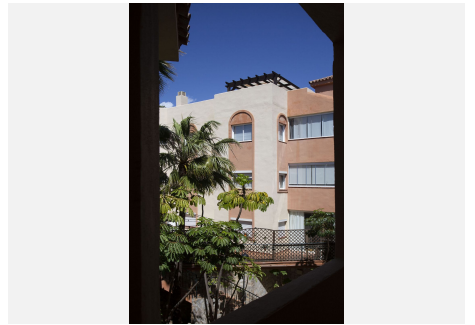

IDILIQ

ESTATES

a sparkling swimming pool, gym and 24-hour security for ultimate peace of mind. In summary, this magnificent penthouse apartment epitomizes luxury living at its finest, offering a harmonious blend of sophistication, comfort, and unparalleled vistas that elevate the senses and redefine coastal living in Riviera del Sol.