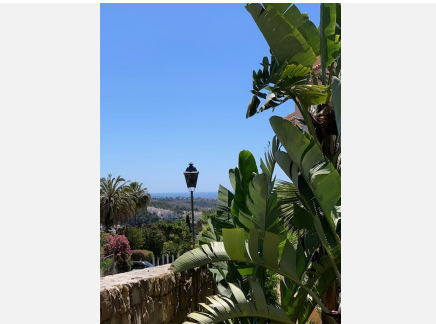

IDILIQ

ESTATES

and dining furniture. The property is equipped with hot / cold air conditioning throughout. A garage and storage space is included with the price.