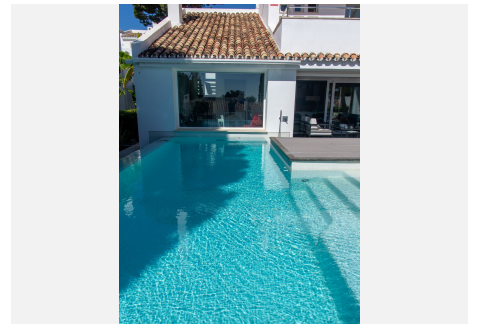

IDILIQ

ESTATES