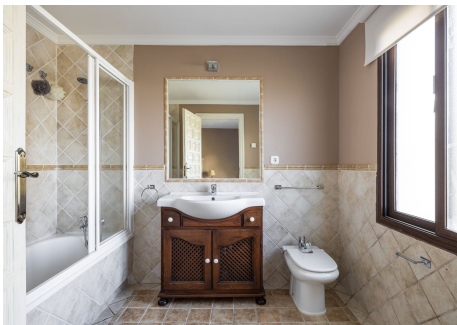

IDILIQ

ESTATES

others can park comfortably in the car port area.

The El Paraíso area is an exclusive residential neighborhood within Benahavís in the Marbella region, with quality international schools, golf and other sport facilities and amenities at hand.

The villa and the garden allow for several possible modifications according to one's own taste. It has a great rental potential due to the proximity of the golf course, and at the same time it provides for a luxury Mediterranean-style living for the owners. Tranquillity prevails in the area, although the buzz of Puerto Banús and Marbella is just a couple-of-minute drive away.

A really unique gem which is to be seen!