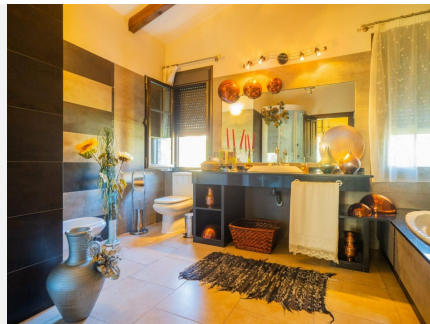

IDILIQ

ESTATES