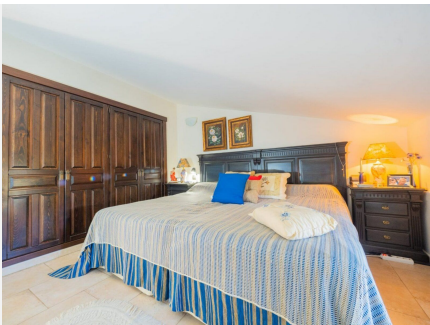

IDILIQ

ESTATES