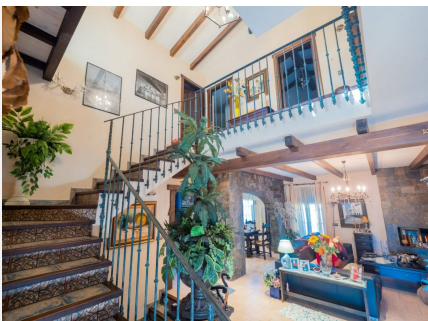

IDILIQ

ESTATES

Also, from the point of view of an investor, it is a great opportunity because it can be used for tourism renting or for event organization renting. Request your visit without any compromise, we are your best partner for finding your new house.