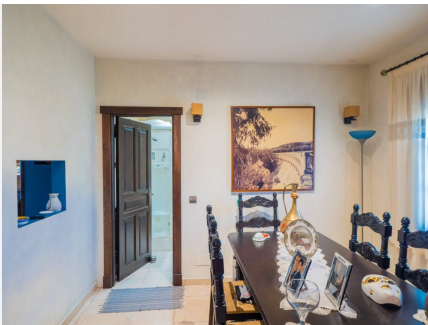

IDILIQ

ESTATES