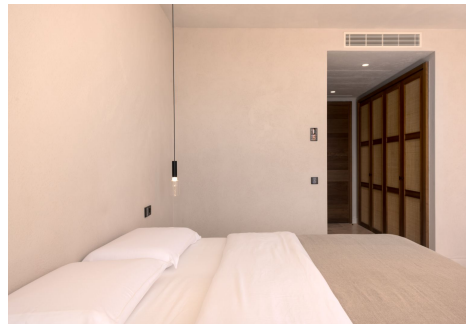

IDILIQ

ESTATES