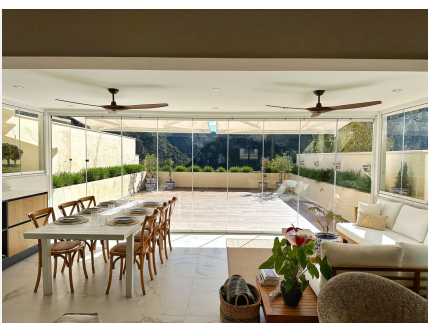

IDILIQ

ESTATES