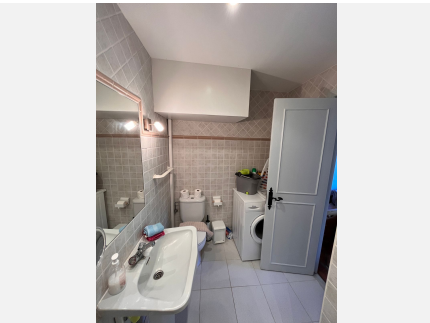

IDILIQ

ESTATES