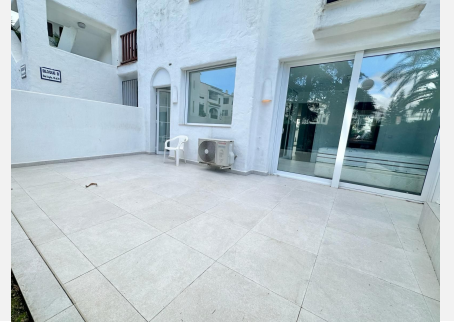

IDILIQ

ESTATES