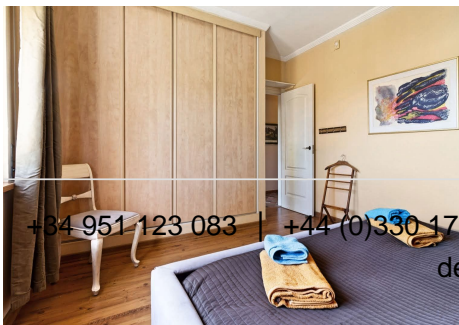

IDILIQ

ESTATES

shops and schools in El Coto and drive to the beachfront of Fuengirola in 7 minutes. Malaga Airport is only 20 minutes away