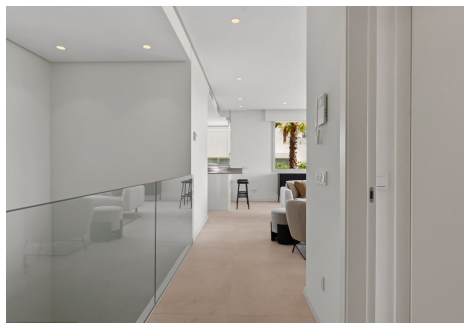

IDILIQ

ESTATES