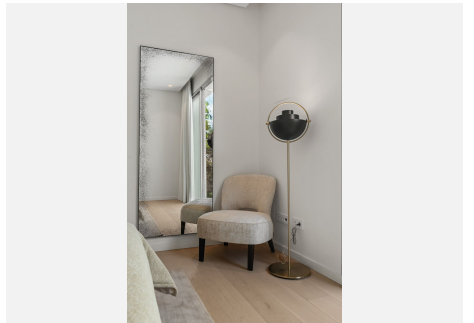

IDILIQ

ESTATES