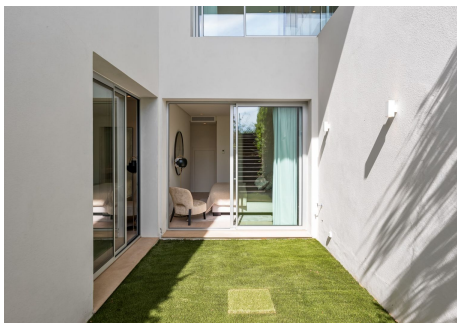

IDILIQ

ESTATES