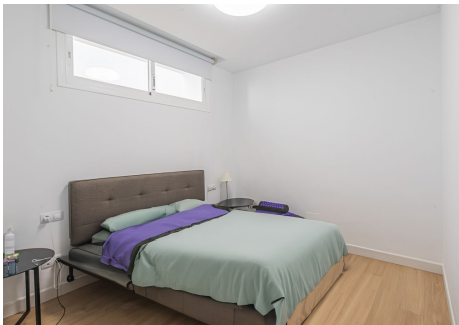

IDILIQ

ESTATES