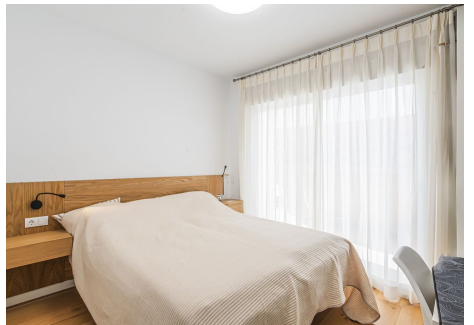

IDILIQ

ESTATES