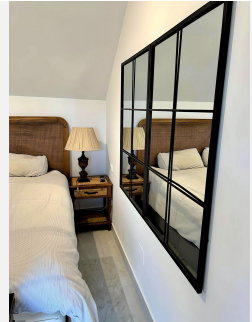

IDILIQ

ESTATES