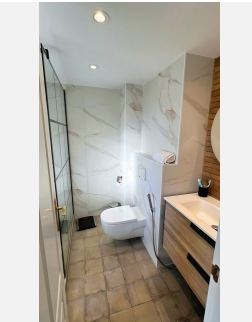

IDILIQ

ESTATES