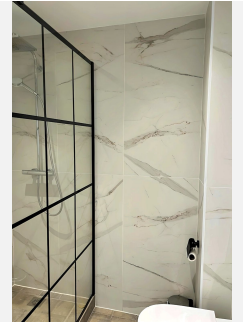

IDILIQ

ESTATES