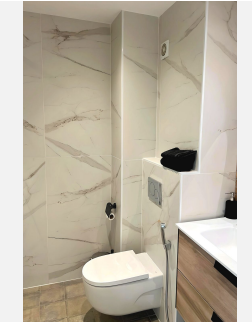

IDILIQ

ESTATES