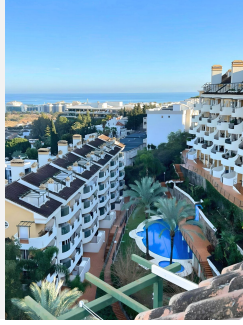

IDILIQ

ESTATES