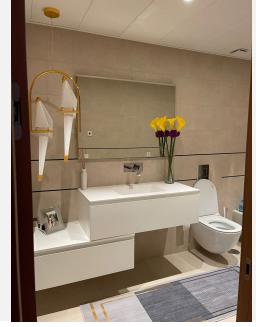

IDILIQ

ESTATES