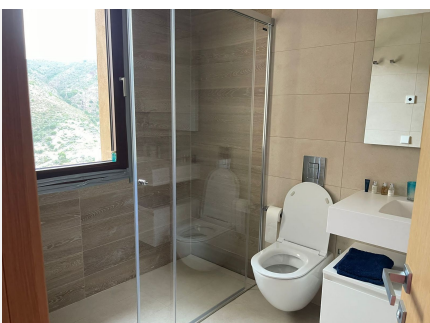

IDILIQ

ESTATES