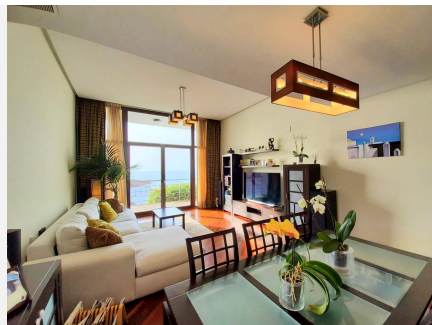

IDILIQ

ESTATES

enjoy, with a high potential for vacation or long-term rentals. We recommend your visit.