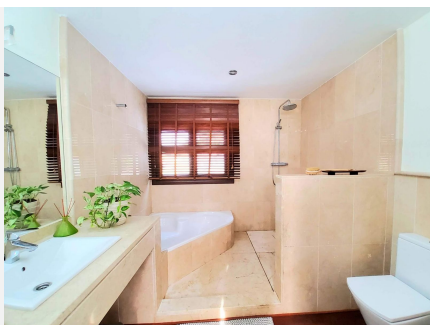

IDILIQ

ESTATES

enjoy, with a high potential for vacation or long-term rentals. We recommend your visit.