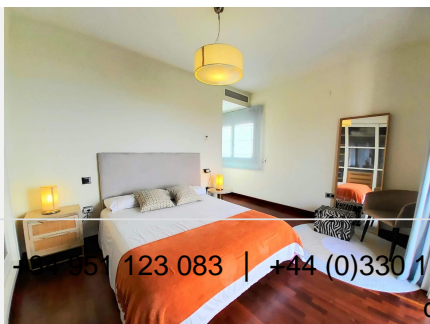

IDILIQ

ESTATES

enjoy, with a high potential for vacation or long-term rentals. We recommend your visit.