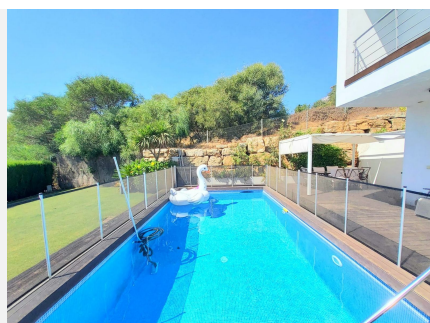

IDILIQ

ESTATES