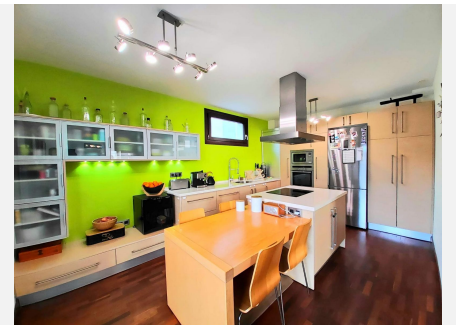

IDILIQ

ESTATES

enjoy, with a high potential for vacation or long-term rentals. We recommend your visit.