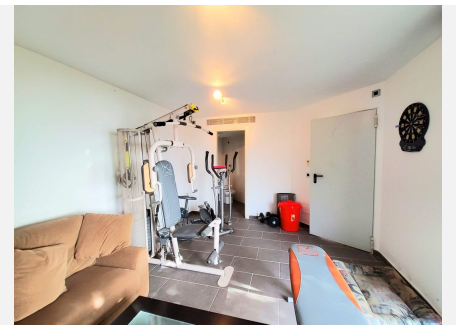

IDILIQ

ESTATES

enjoy, with a high potential for vacation or long-term rentals. We recommend your visit.