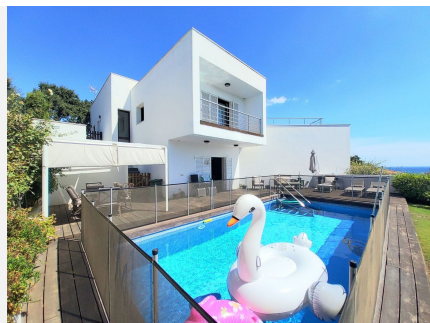

IDILIQ

ESTATES