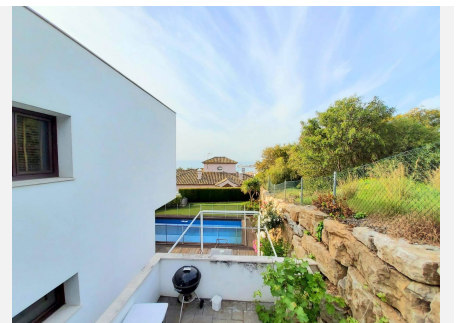

IDILIQ

ESTATES