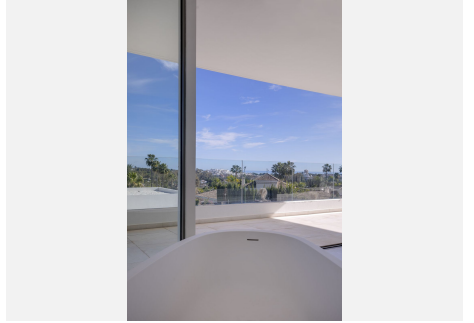

IDILIQ

ESTATES