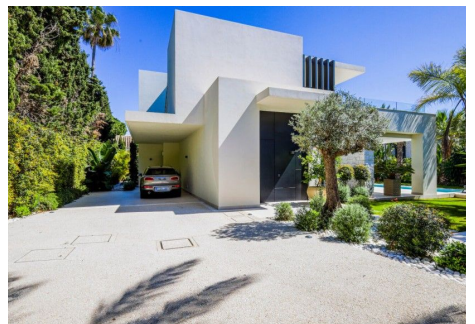

IDILIQ

ESTATES

As soon as you enter the main hall, the stunning and breath-taking garden view becomes a permanent backdrop of green visible from the living and kitchen. The elegant living area with ethanol fire place is an open plan area for comfortable living and dining with impressive ceiling height and large windows enhancing the feeling of space and light. The kitchen is open plan and includes Gaggenau appliances. Every attention to detail has been thought of in the kitchen from the large island with an incorporated champagne cooler and coffee corner.

Direct access to the large covered and uncovered terraces, a complement to enjoy outdoor living offering privacy and a place to enjoy in the spectacular swimming pool, sun deck and tropical landscaped designer garden. The solarium terrace offers a fabulous view of the Mediterranean Sea.

This must sea villa is located in Marbesa, a highly sought residential area with detached quality homes. It offers south orientation and is close to local amenities and golf courses. The best sandy beaches are at your doorstep with places of interest such as Elvira, Marbella or Puerto Banus, just a short drive away.