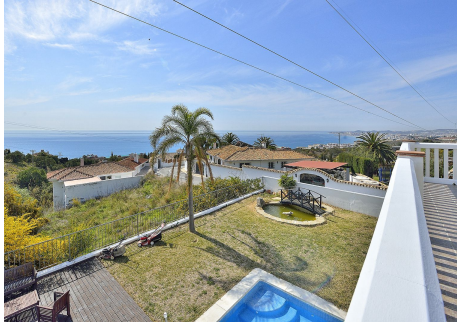

IDILIQ

ESTATES