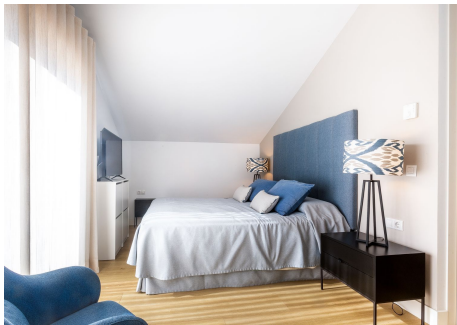

IDILIQ

ESTATES