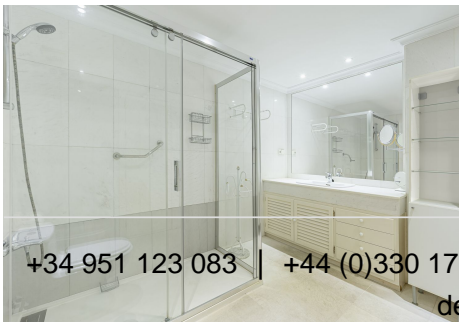

IDILIQ

ESTATES

come and see your next home in Puerto Banus, we are waiting for you!

+34 951 123 083 | +44 (0)330 179 8687. | info@idiliqestates.com Local 28, Edificio D, Centro de Negocios Puerta de Banús, N-340, Km 175, 29660 Nueva Andlucia