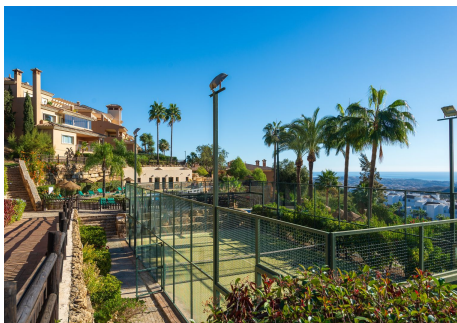

IDILIQ

ESTATES