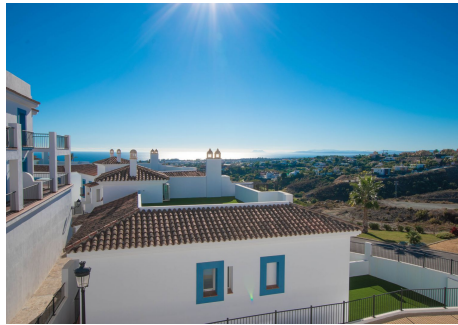

IDILIQ

ESTATES

House with restaurant, bar, and local goods store. Excellent security with 24h gated access and a network of surveillance cameras. Prime Location: Located in the peaceful and elevated area of Paraiso Alto, Benahavis. Spectacular views and a tranquil setting. Just a 10-minute drive to Estepona or Benahavis centre, and 20 minutes from Marbella. This penthouse promises a lifestyle of luxury and tranquility, making it an ideal choice for those seeking the best of Costa del Sol living.