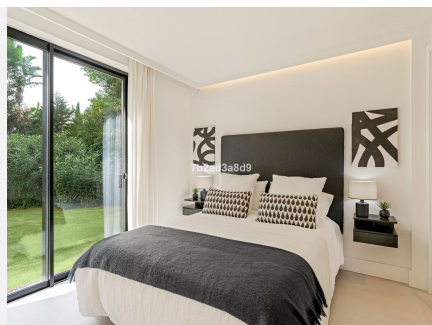

IDILIQ

ESTATES

neighborhood is a haven for those seeking an exceptional lifestyle. Within close proximity, you'll find international schools, shops, restaurants, bars, sandy beaches, beach clubs, a casino, and all the amenities that vibrant Nueva Andalucía, glamorous Puerto Banus, San Pedro, and Marbella Centre have to offer. Don't miss this unique opportunity to acquire an exclusive and expansive luxury villa in the coveted Golf Valley. Embrace the epitome of refined living within Marbella.