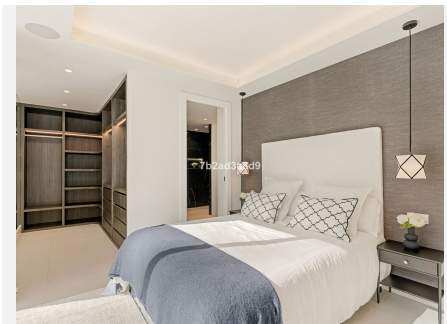

IDILIQ

ESTATES

neighborhood is a haven for those seeking an exceptional lifestyle. Within close proximity, you'll find international schools, shops, restaurants, bars, sandy beaches, beach clubs, a casino, and all the amenities that vibrant Nueva Andalucía, glamorous Puerto Banus, San Pedro, and Marbella Centre have to offer. Don't miss this unique opportunity to acquire an exclusive and expansive luxury villa in the coveted Golf Valley. Embrace the epitome of refined living within Marbella.