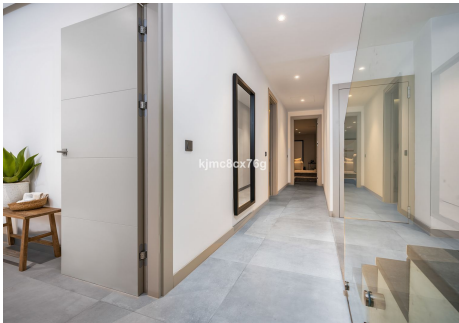

IDILIQ

ESTATES