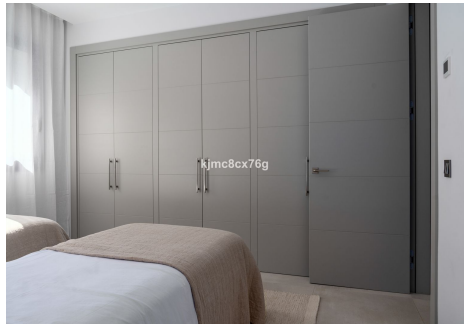

IDILIQ

ESTATES