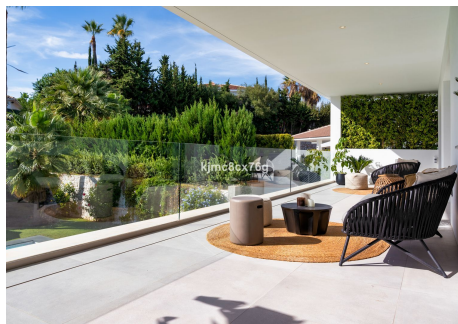

IDILIQ

ESTATES