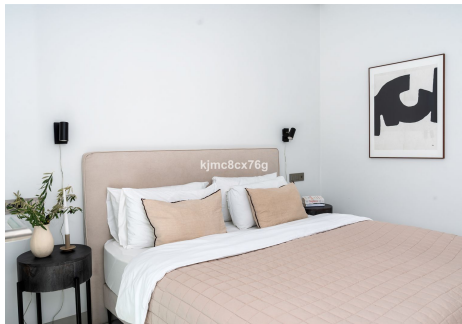

IDILIQ

ESTATES