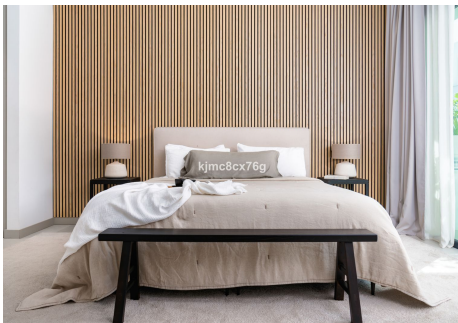

IDILIQ

ESTATES