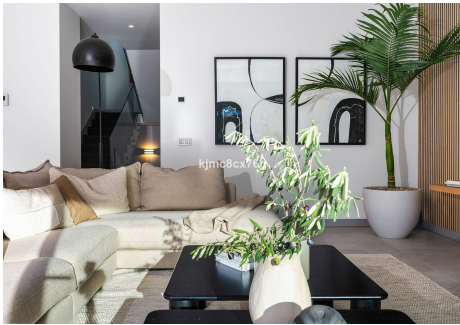

IDILIQ

ESTATES