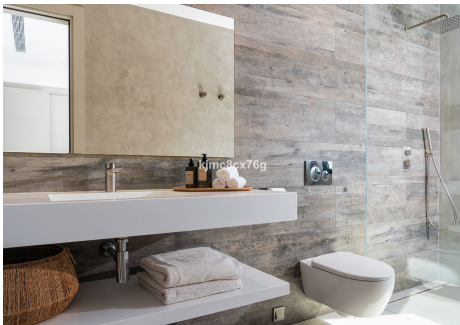

IDILIQ

ESTATES