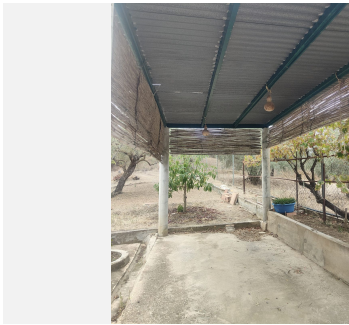

IDILIQ

ESTATES