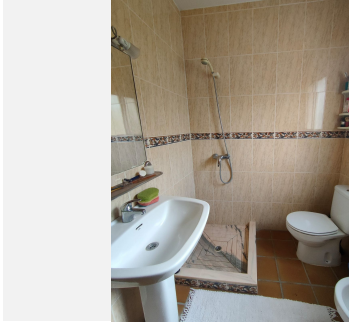

IDILIQ

ESTATES