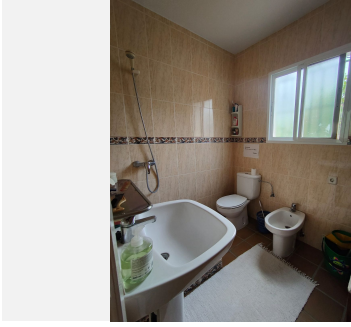

IDILIQ

ESTATES