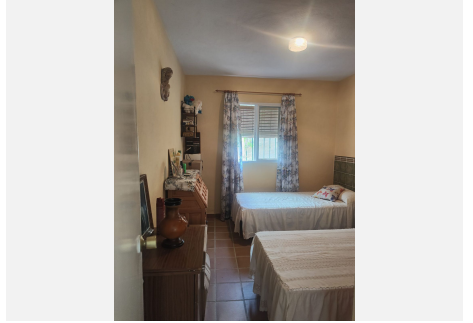

IDILIQ

ESTATES