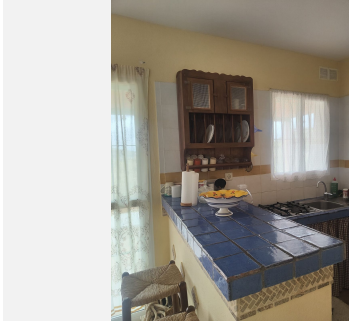

IDILIQ

ESTATES