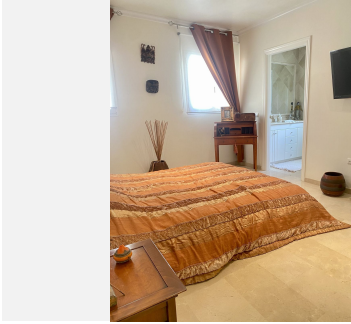

IDILIQ

ESTATES