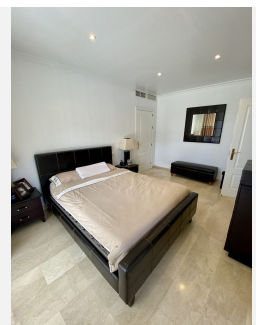

IDILIQ

ESTATES