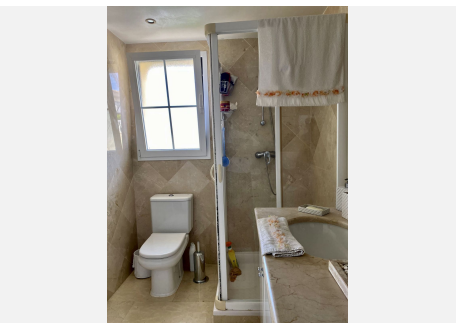

IDILIQ

ESTATES