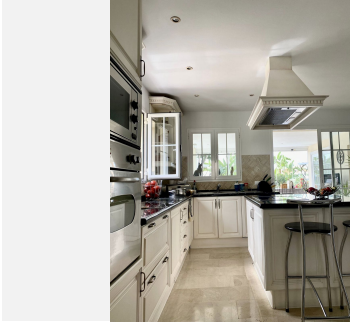

IDILIQ

ESTATES