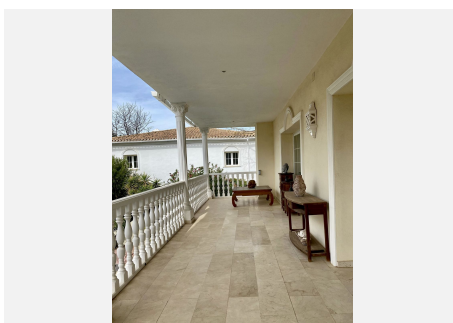

IDILIQ

ESTATES