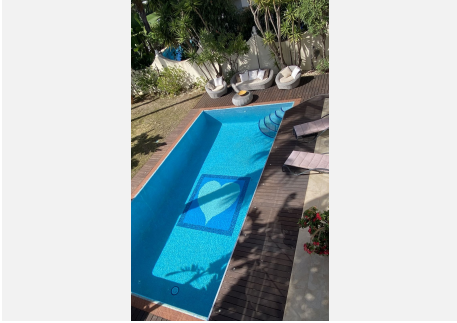

IDILIQ

ESTATES