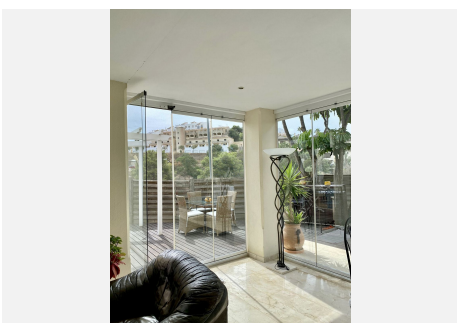

IDILIQ

ESTATES