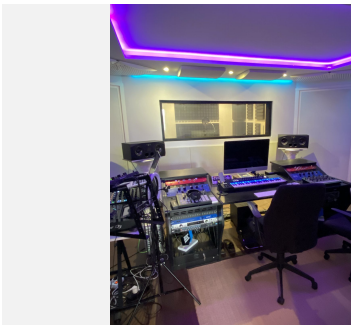

IDILIQ

ESTATES