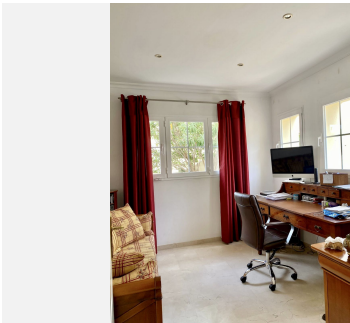

IDILIQ

ESTATES