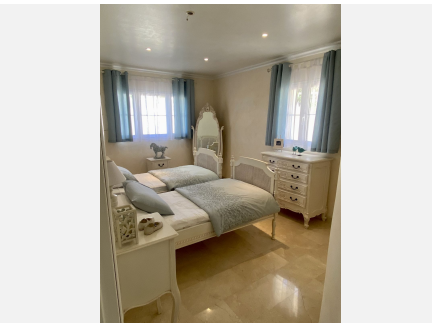

IDILIQ

ESTATES