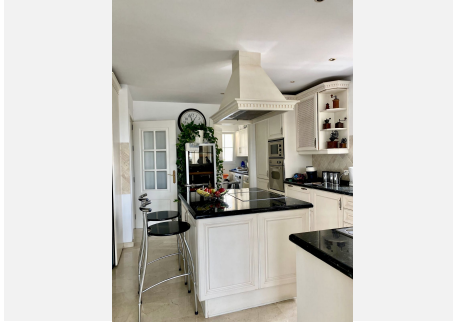

IDILIQ

ESTATES