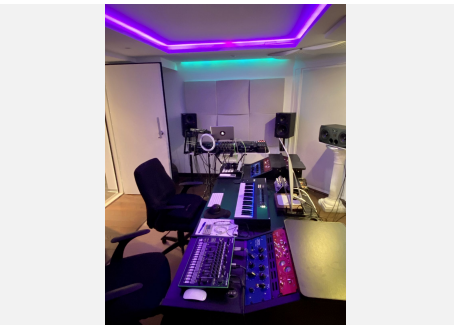

IDILIQ

ESTATES