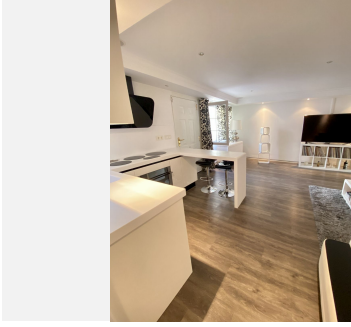

IDILIQ

ESTATES