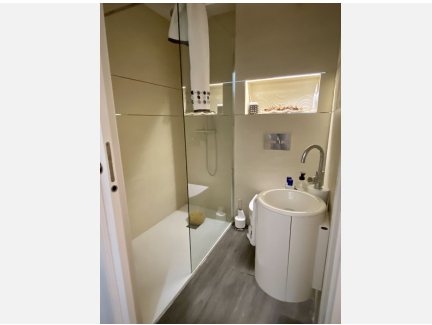

IDILIQ

ESTATES