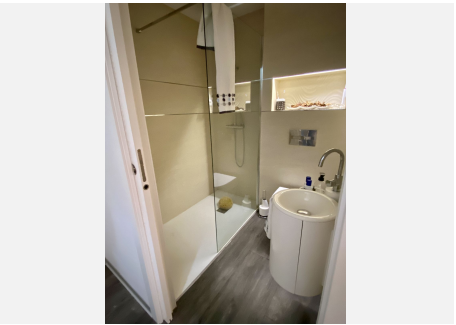

IDILIQ

ESTATES