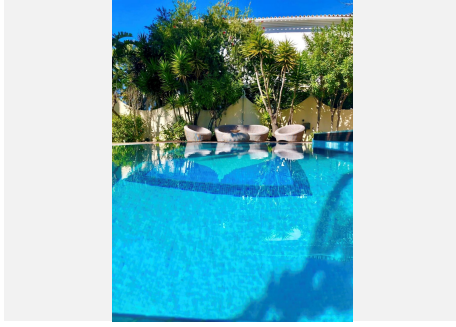

IDILIQ

ESTATES