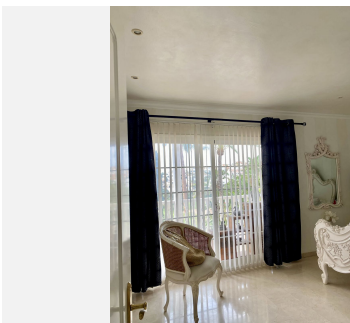

IDILIQ

ESTATES