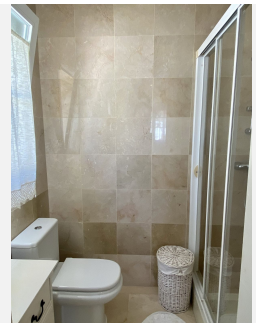

IDILIQ

ESTATES