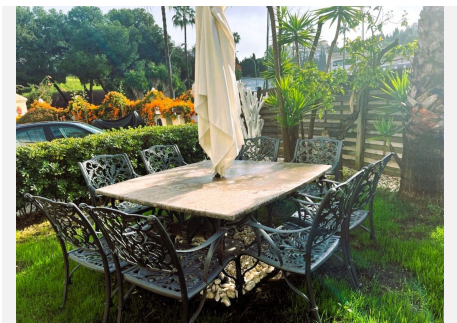

IDILIQ

ESTATES