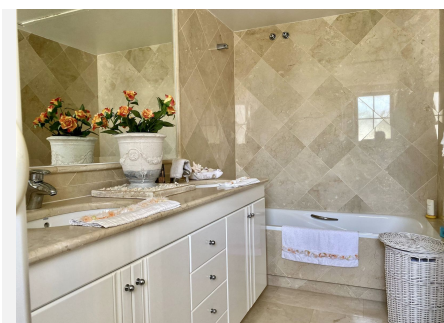

IDILIQ

ESTATES