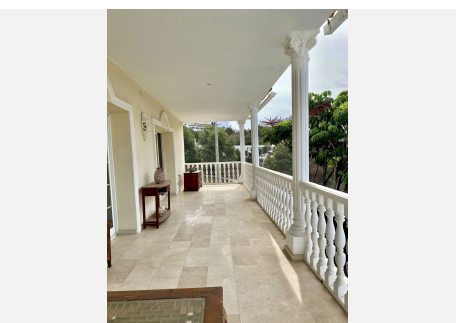

IDILIQ

ESTATES