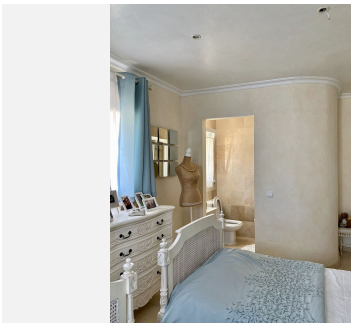

IDILIQ

ESTATES