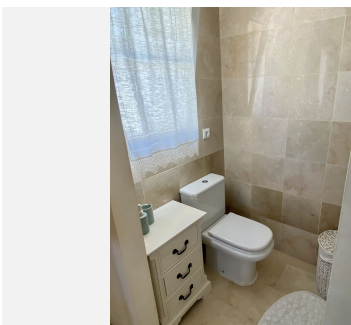

IDILIQ

ESTATES