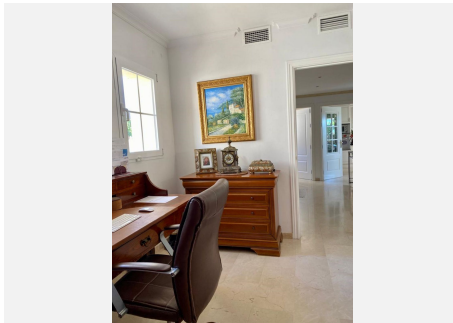

IDILIQ

ESTATES