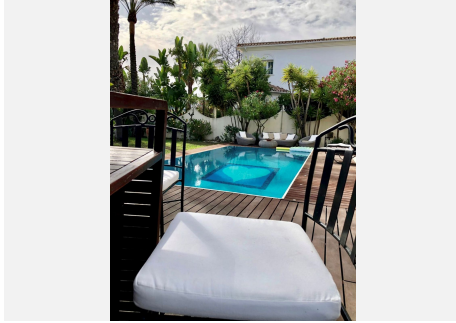

IDILIQ

ESTATES