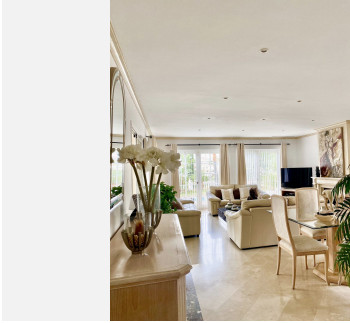

IDILIQ

ESTATES