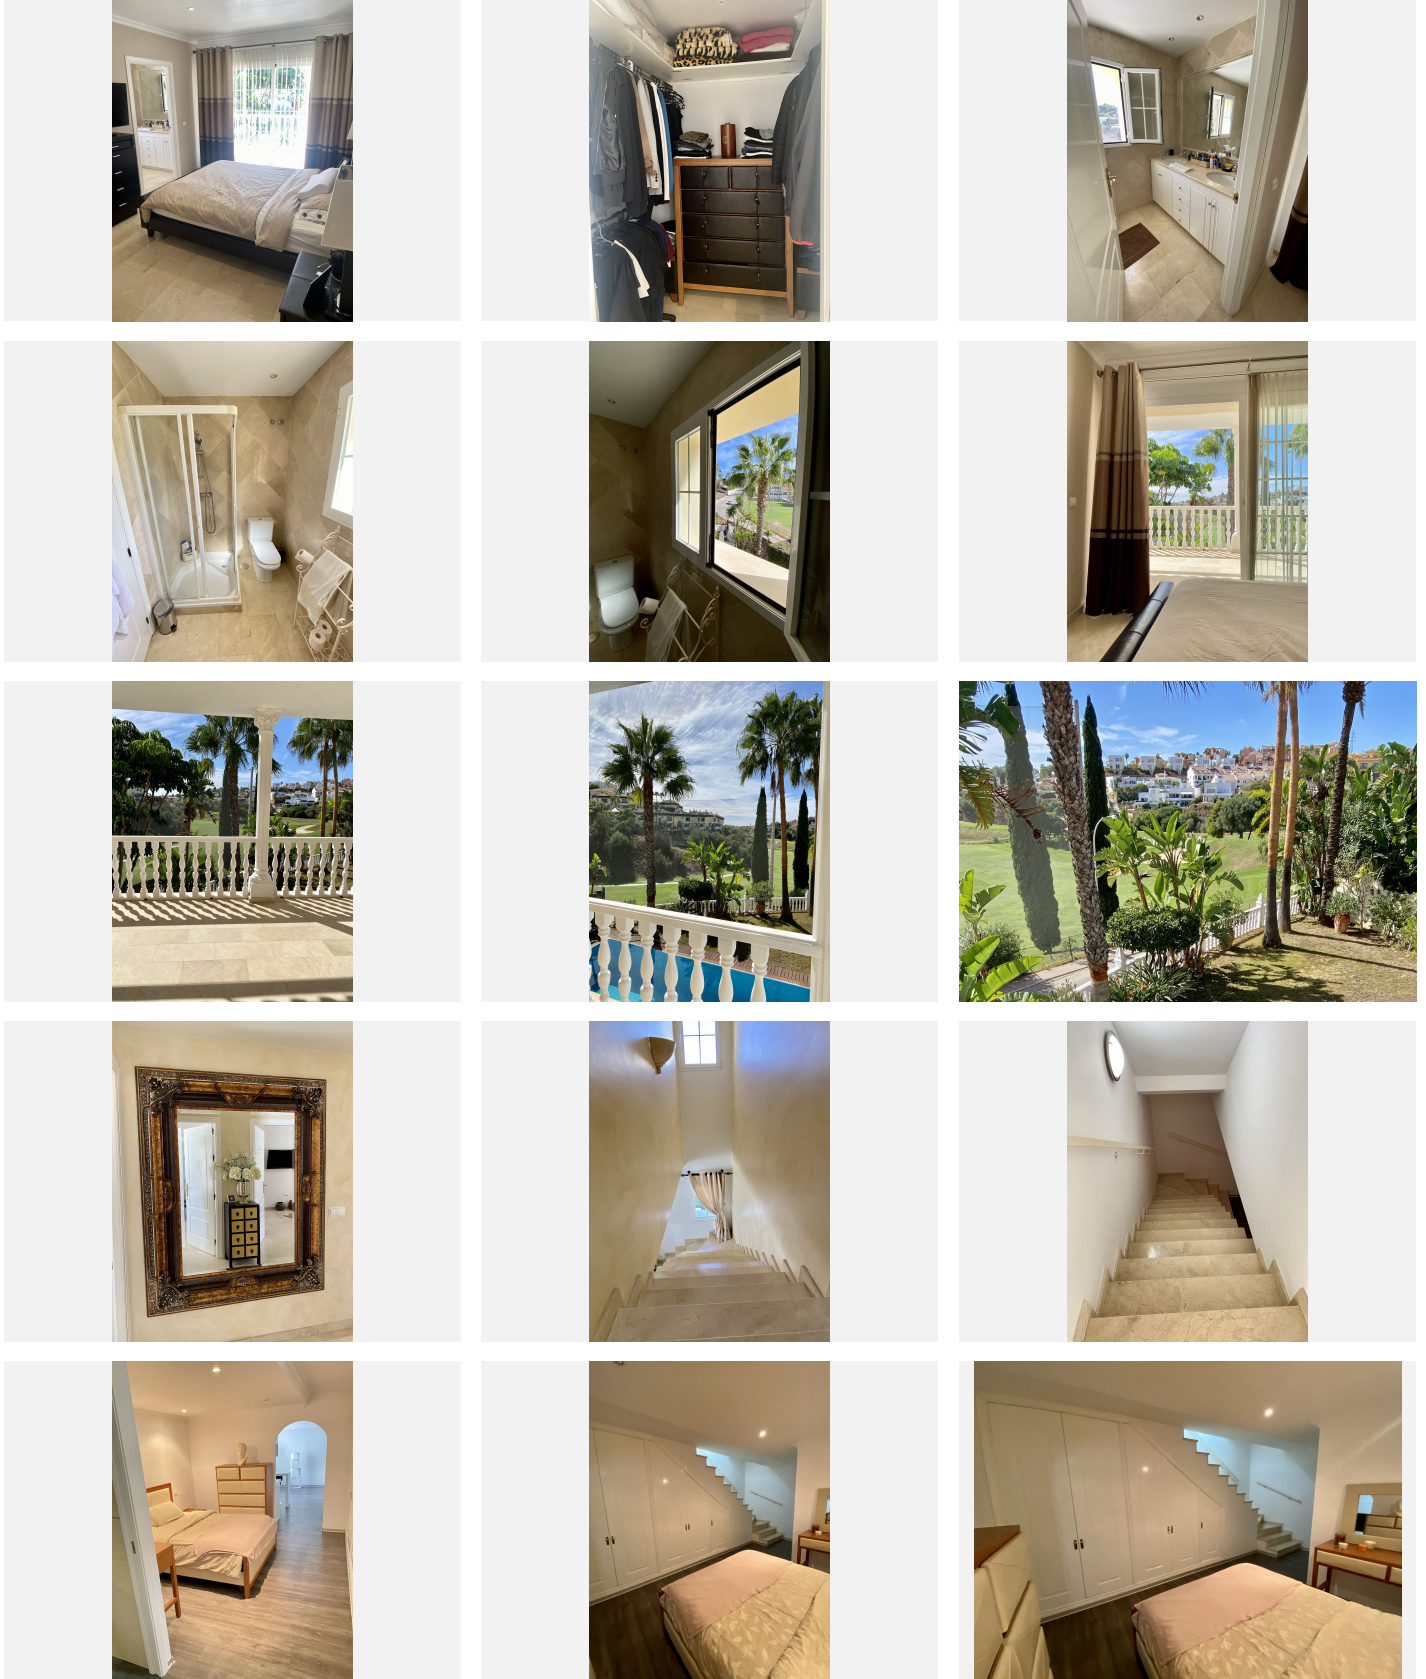

IDILIQ

ESTATES