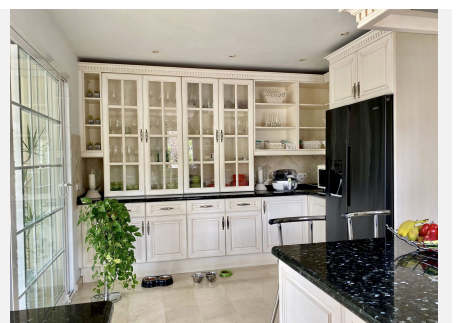

IDILIQ

ESTATES