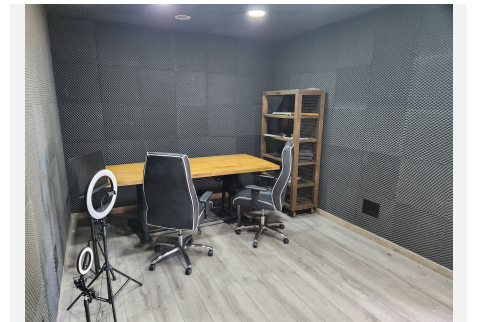

IDILIQ

ESTATES