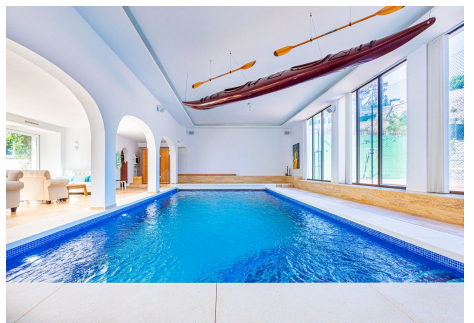

IDILIQ

ESTATES