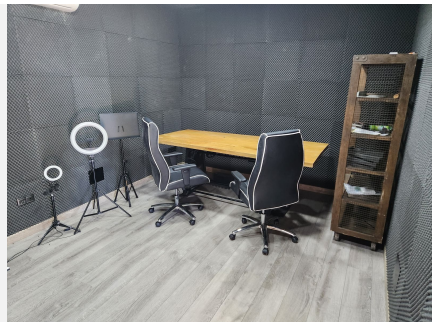

IDILIQ

ESTATES