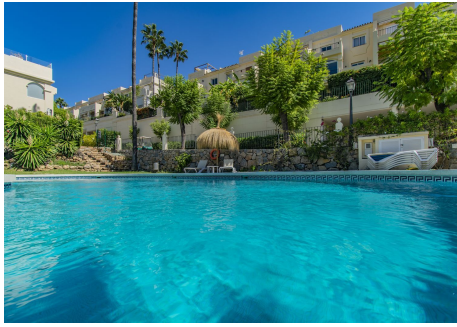

IDILIQ

ESTATES