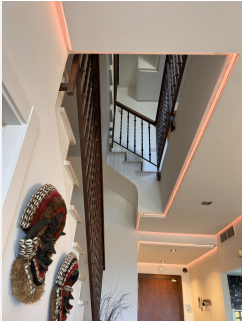

IDILIQ

ESTATES