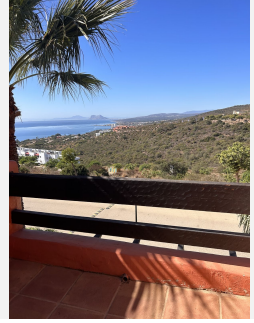

IDILIQ

ESTATES