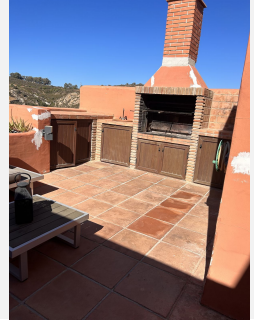

IDILIQ

ESTATES