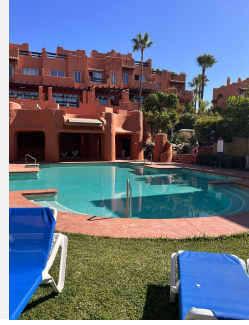

IDILIQ

ESTATES