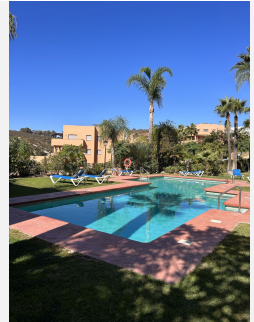

IDILIQ

ESTATES