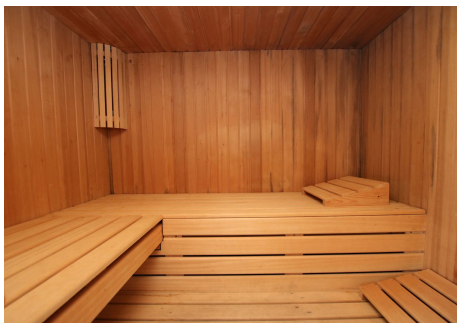

IDILIQ

ESTATES