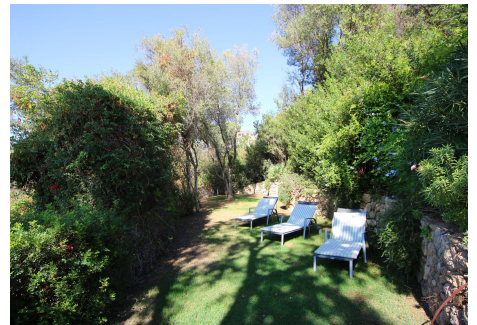

IDILIQ

ESTATES

hesitate to contact us.

+34 951 106 083 | +34 951 330 179 8687 | info@idiligestates.com Local 28, Edificio D, Centro de Negocios Puerta de Banús, N-340, Km. 175, 29660 Nueva Andalucía