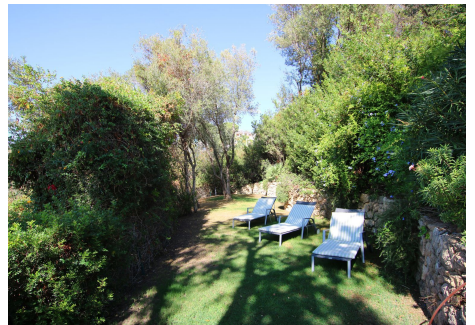

IDILIQ

ESTATES

hesitate to contact us.

+34 951 106 083 | +34 951 330 179 8687 | info@idiligestates.com Local 28, Edificio D, Centro de Negocios Puerta de Banús, N-340, Km. 175, 29660 Nueva Andalucía