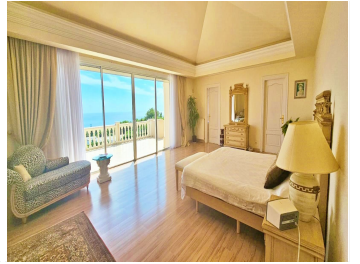

IDILIQ

ESTATES

R4423810

📍 Sierra Blanca

REF# R4423810 9.500.000 €

BEDS

6

BATHS

7

BUILT

1329 m²

PLOT

2271 m²

This magnificent residence in Sierra Blanca, Marbella, offers a luxurious retreat with six bedrooms and seven bathrooms, designed to meet the highest standards of elegance and comfort. With a spacious two-car garage and an exclusive private gym, the property provides an opportunity to live in a wellness oasis. The stunning private pool and breathtaking panoramic views add a touch of extravagance to this real estate gem. Located in the prestigious neighborhood of Sierra Blanca, this home enjoys a prime location that combines the best of tranquility and sophistication, with close access to luxury shops and renowned restaurants, making it the perfect choice for those seeking the ideal balance between lifestyle and convenience.