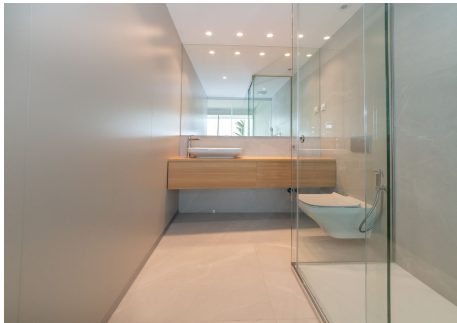

IDILIQ

ESTATES