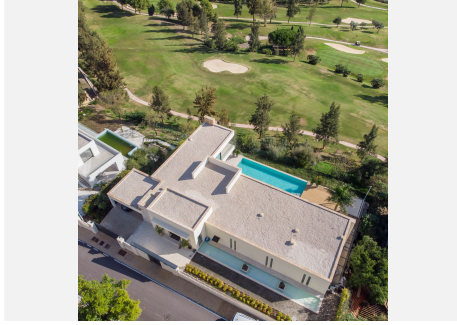

IDILIQ

ESTATES