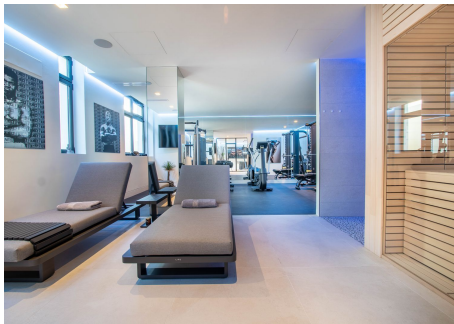

IDILIQ

ESTATES