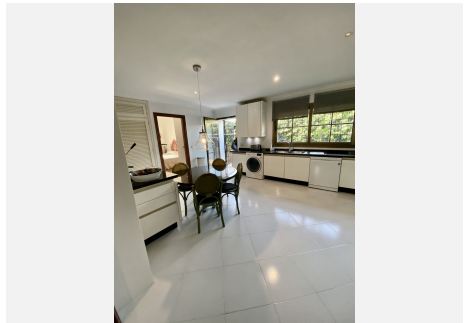

IDILIQ

ESTATES