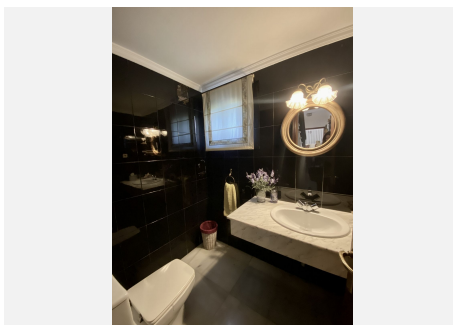

IDILIQ

ESTATES