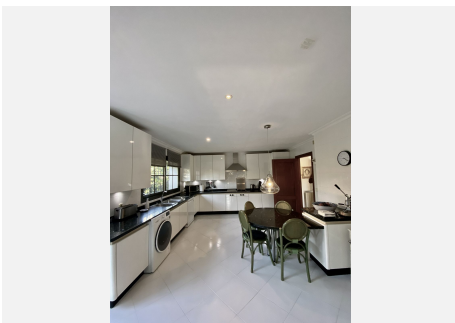

IDILIQ

ESTATES