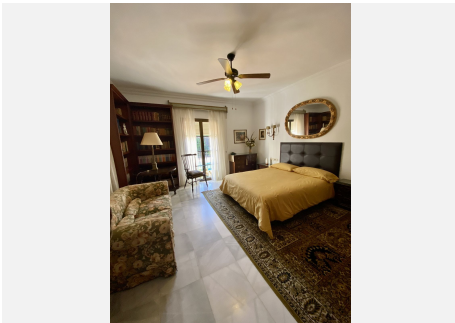

IDILIQ

ESTATES