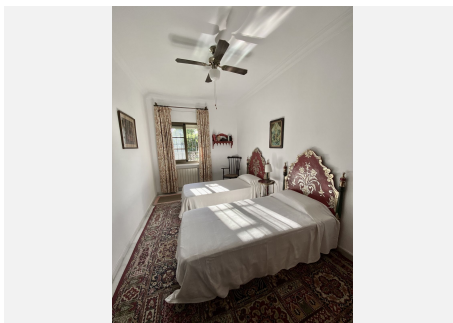

IDILIQ

ESTATES