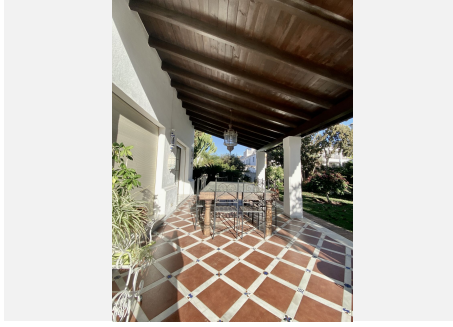

IDILIQ

ESTATES