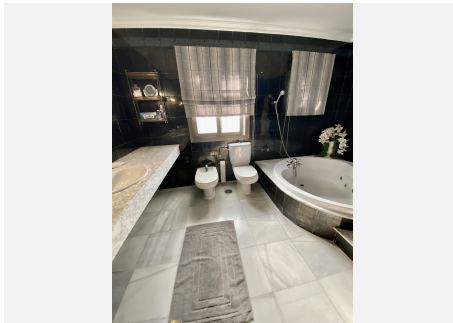

IDILIQ

ESTATES