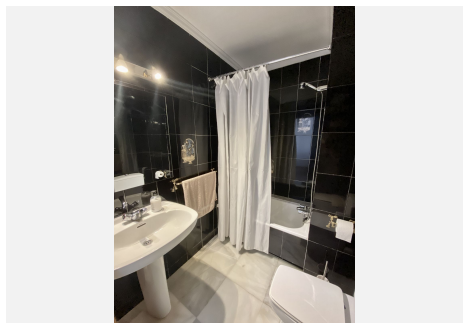

IDILIQ

ESTATES