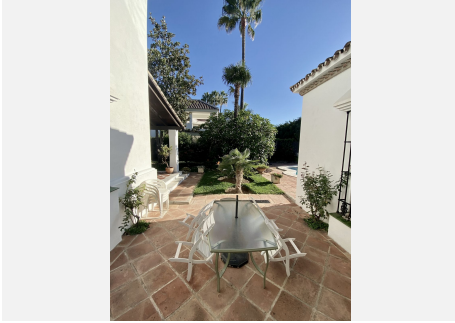

IDILIQ

ESTATES