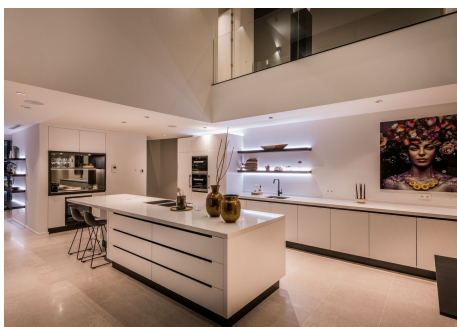

IDILIQ

ESTATES

living to relax and enjoy either dining al fresco or simply gazing at the stars on warm evenings. This villa offers an environment conducive to well-being and connection with nature. The garage with capacity for two cars provides additional comfort. A UNIQUE OPPORTUNITY This villa in Nueva Atalaya is an exceptional opportunity for those seeking the highest quality of life on the Costa del Sol. It is an oasis with total privacy, a luxury retreat where dreams come true.