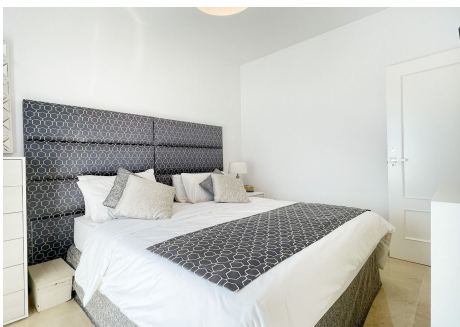

IDILIQ

ESTATES