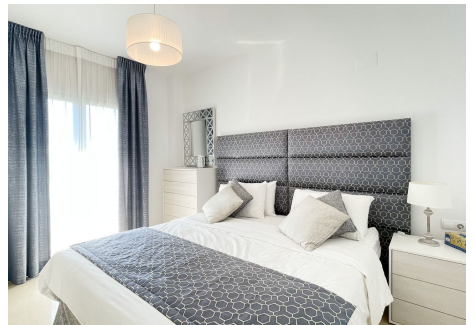

IDILIQ

ESTATES