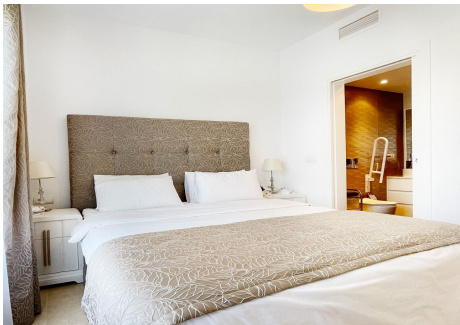

IDILIQ

ESTATES