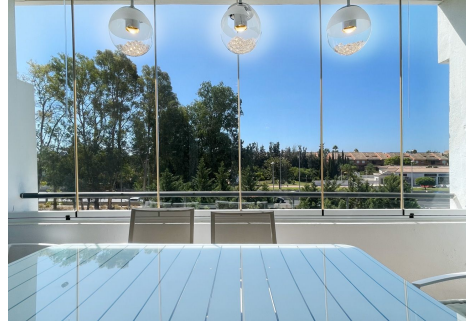

IDILIQ

ESTATES