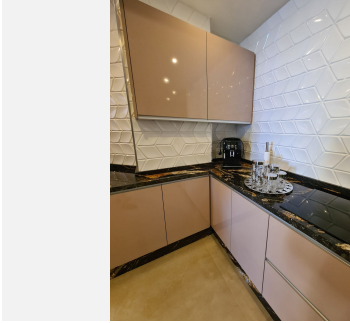

IDILIQ

ESTATES