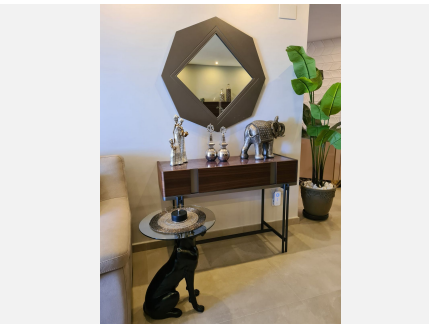

IDILIQ

ESTATES