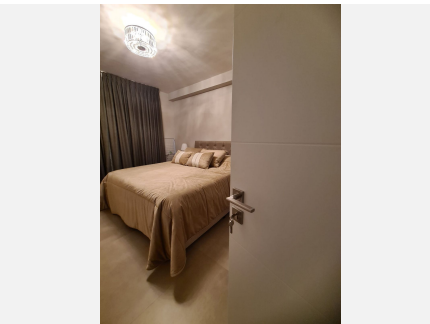

IDILIQ

ESTATES