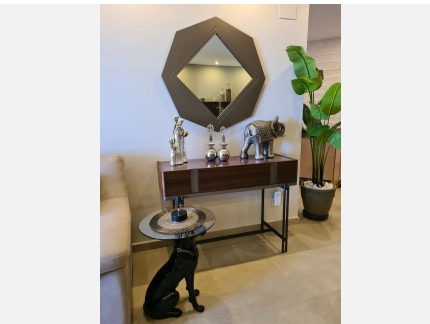

IDILIQ

ESTATES