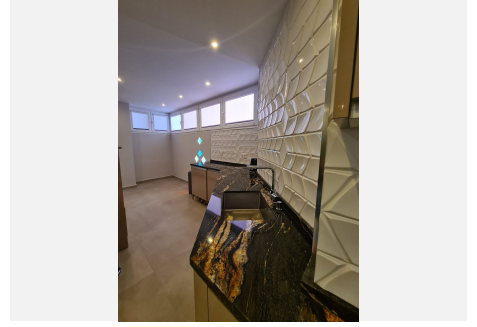

IDILIQ

ESTATES