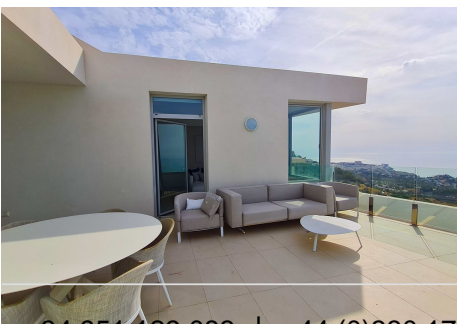

240 m²

TERRACE

64 m²

This exclusive, brand new penthouse with panoramic views of Benalmádena Costa is simply stunning. With four spacious bedrooms this penthouse is a true gem of Mediterranean living.

Upon entry, the impressive foyer welcomes you with an elegant and contemporary design. The spacious living room boasts large windows that flood the space with natural light and offer stunning views of the sea from every angle. The designer furniture perfectly complements the modern decor, creating an atmosphere of elegance and sophistication throughout.

IDILIQ

ESTATES

The four bedrooms feature a minimalist style and are furnished with high-quality designer furniture, offering maximum comfort and luxury. The master suite is simply stunning, with a large walk-in closet and a private bathroom with high-end finishes. Additionally, the three additional bedrooms are equally cozy and offer ample closet space for storage.

2 parking spaces and a very large storage room.

Stupa hills is a prestigious gated new complex with very special situation overlooking the Mediterranean sea and next to Buddhist Stupa.

The complex is secure with two swimming pools, wellness area with gym, covered heated swimming pool, sauna, turkish bath.