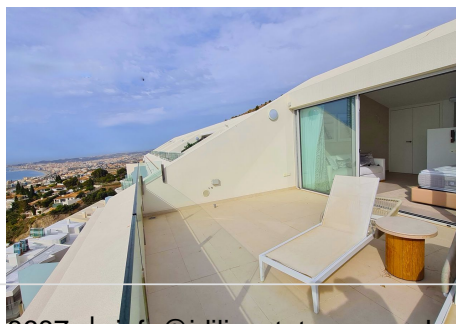

240 m²

TERRACE

64 m²

This exclusive, brand new penthouse with panoramic views of Benalmádena Costa is simply stunning. With four spacious bedrooms this penthouse is a true gem of Mediterranean living.

Upon entry, the impressive foyer welcomes you with an elegant and contemporary design. The spacious living room boasts large windows that flood the space with natural light and offer stunning views of the sea from every angle. The designer furniture perfectly complements the modern decor, creating an atmosphere of elegance and sophistication throughout.

This brand new penthouse also features a spacious terrace on the main floor with panoramic views of the Mediterranean. Furthermore, the penthouse is equipped with the latest technologies, from the centralized air conditioning system to the home automation that controls the lighting and security systems.

2 parking spaces and a very large storage room.

Stupa hills is a prestigious gated new complex with very special situation overlooking the Mediterranean sea and next to Buddhist Stupa.

The complex is secure with two swimming pools, wellness area with gym, covered heated swimming pool, sauna, turkish bath.