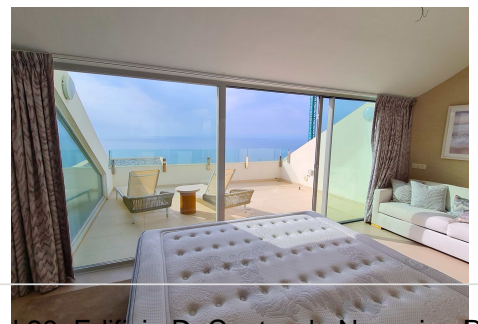

240 m²

TERRACE

64 m²

This exclusive, brand new penthouse with panoramic views of Benalmádena Costa is simply stunning. With four spacious bedrooms this penthouse is a true gem of Mediterranean living.

Upon entry, the impressive foyer welcomes you with an elegant and contemporary design. The spacious living room boasts large windows that flood the space with natural light and offer stunning views of the sea from every angle. The designer furniture perfectly complements the modern decor, creating an atmosphere of elegance and sophistication throughout.

IDILIQ

ESTATES

The four bedrooms feature a minimalist style and are furnished with high-quality designer furniture, offering maximum comfort and luxury. The master suite is simply stunning, with a large walk-in closet and a private bathroom with high-end finishes. Additionally, the three additional bedrooms are equally cozy and offer ample closet space for storage.

This brand new penthouse also features a spacious terrace on the main floor with panoramic views of the Mediterranean. Furthermore, the penthouse is equipped with the latest technologies, from the centralized air conditioning system to the home automation that controls the lighting and security systems.

2 parking spaces and a very large storage room.

Stupa hills is a prestigious gated new complex with very special situation overlooking the Mediterranean sea and next to Buddhist Stupa.

The complex is secure with two swimming pools, wellness area with gym, covered heated swimming pool, sauna, turkish bath.