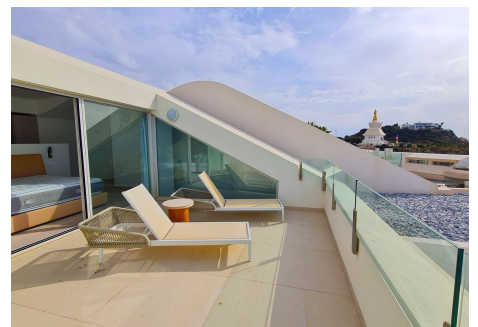

240 m²

TERRACE

64 m²

This exclusive, brand new penthouse with panoramic views of Benalmádena Costa is simply stunning. With four spacious bedrooms this penthouse is a true gem of Mediterranean living.

Upon entry, the impressive foyer welcomes you with an elegant and contemporary design. The spacious living room boasts large windows that flood the space with natural light and offer stunning views of the sea from every angle. The designer furniture perfectly complements the modern decor, creating an atmosphere of elegance and sophistication throughout.

2 parking spaces and a very large storage room.

Stupa hills is a prestigious gated new complex with very special situation overlooking the Mediterranean sea and next to Buddhist Stupa.

The complex is secure with two swimming pools, wellness area with gym, covered heated swimming pool, sauna, turkish bath.